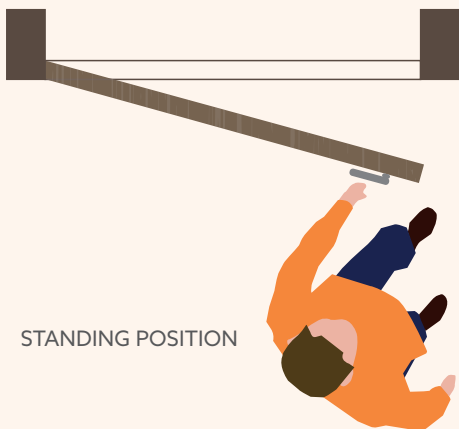

# DOORSET HANDINGS

## SINGLE LEAF

LEFT-HAND PULL / CLOCKWISE

STANDING POSITION

RIGHT-HAND PULL / ANTI-CLOCKWISE

STANDING POSITION

## DOUBLE LEAF (EQUAL PAIR)

LEFT-HAND PULL / CLOCKWISE  
(REBATED)

RIGHT-HAND PULL / ANTI-CLOCKWISE  
(REBATED)