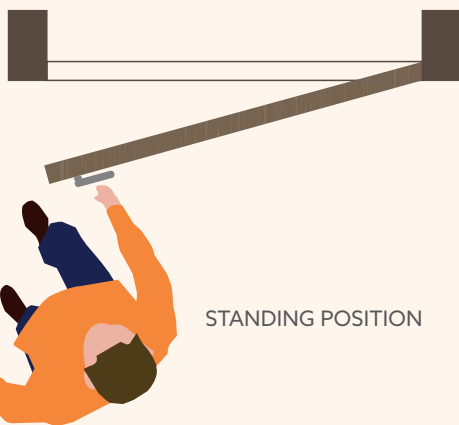

# DOORSET HANDINGS

## SINGLE LEAF

LEFT-HAND PULL / CLOCKWISE

STANDING POSITION

RIGHT-HAND PULL / ANTI-CLOCKWISE

STANDING POSITION

## DOUBLE LEAF (EQUAL PAIR)

LEFT-HAND PULL / CLOCKWISE  
(REBATED)

RIGHT-HAND PULL / ANTI-CLOCKWISE  
(REBATED)